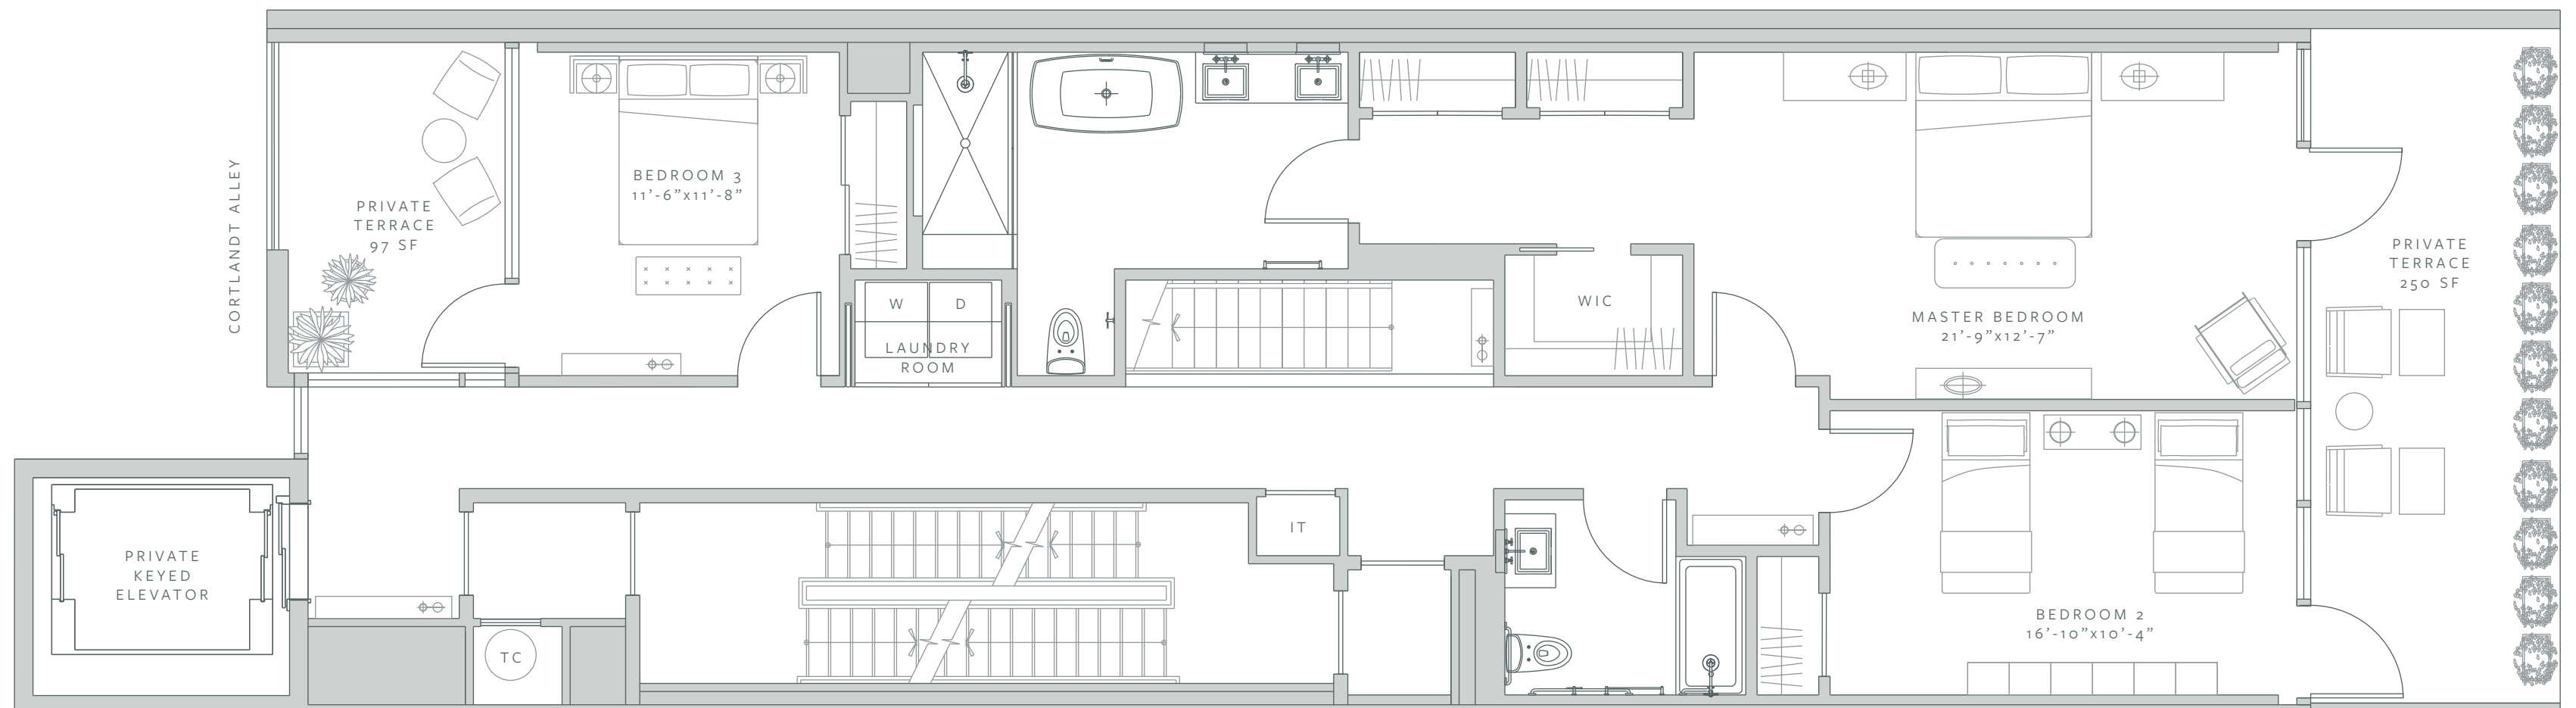

### MASTER BATHROOM

- Honed Walnut Brown Marble Tile Floor with Radiant Heat
- Walnut Vanity with Clear Matte Lacquer Finish
- Polished Bianco Dolomiti Marble Countertop
- Honed Full Height Bianco Dolomiti Marble Walls
- Watermark Fixtures Throughout
- Freestanding Bathtub
- Porcelanosa NK-One Toilet

### FEATURES

- 6" wide Engineered Russian White Oak Floors
- Cloud Based Access Control System
- Eco-Friendly Ethanol Fireplaces with Hearth Cabinetry
- 24" Bosch Washer and Dryer
- Multi-Zoned & Energy-Efficient Heating & Cooling System
- LED Recessed Lighting Throughout

### AMENITIES

- Cyberdoorman
- Package Room with Cold Storage
- Fitness Center with Peloton Bike
- Residents' Lounge
- Private Storage Available for Purchase

PRIVATE ROOF TERRACE

FLOOR 8

FLOOR 7