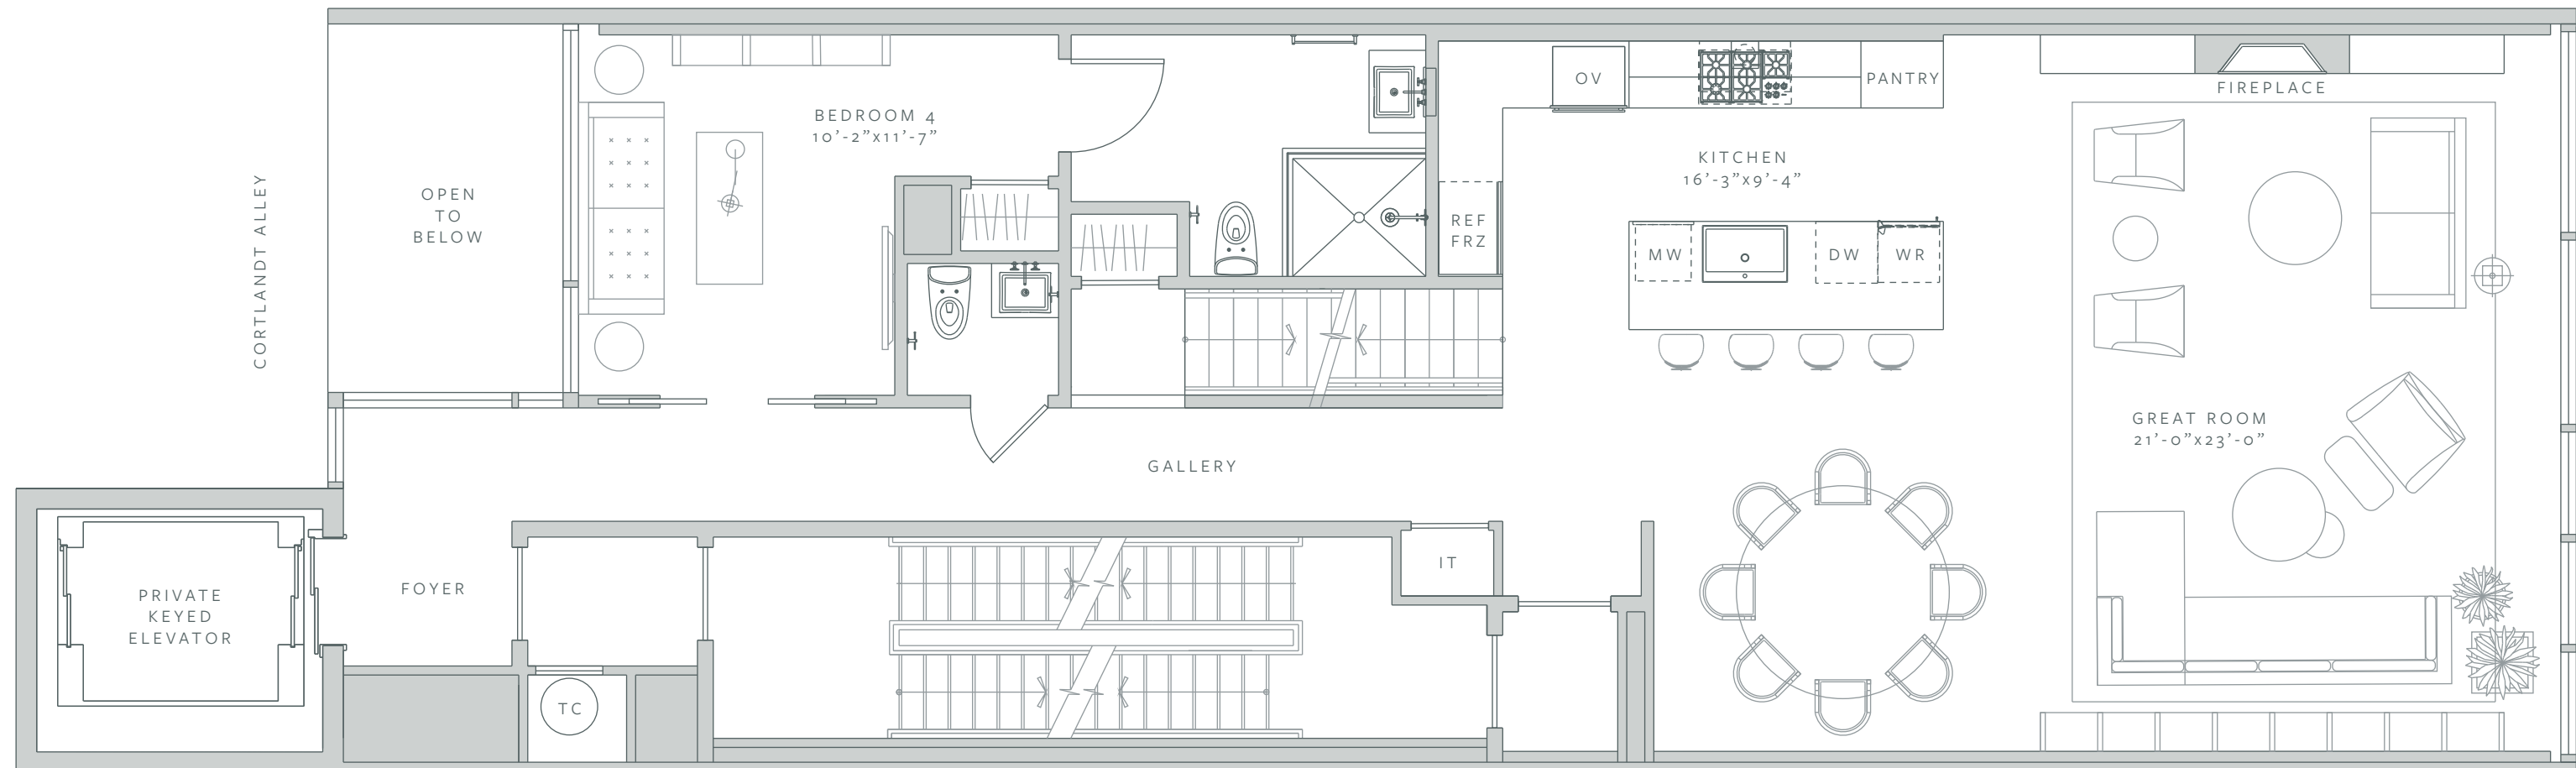

### FEATURES

- 6" wide Engineered Russian White Oak Floors
- Cloud Based Access Control System
- Eco-Friendly Ethanol Fireplaces with Hearth Cabinetry
- 24" Bosch Washer and Dryer
- Multi-Zoned & Energy-Efficient Heating & Cooling System
- LED Recessed Lighting Throughout

### AMENITIES

- Cyberdoorman
- Package Room with Cold Storage
- Fitness Center with Peloton Bike
- Residents' Lounge
- Private Storage Available for Purchase

PRIVATE ROOF TERRACE

FLOOR 8

FLOOR 7