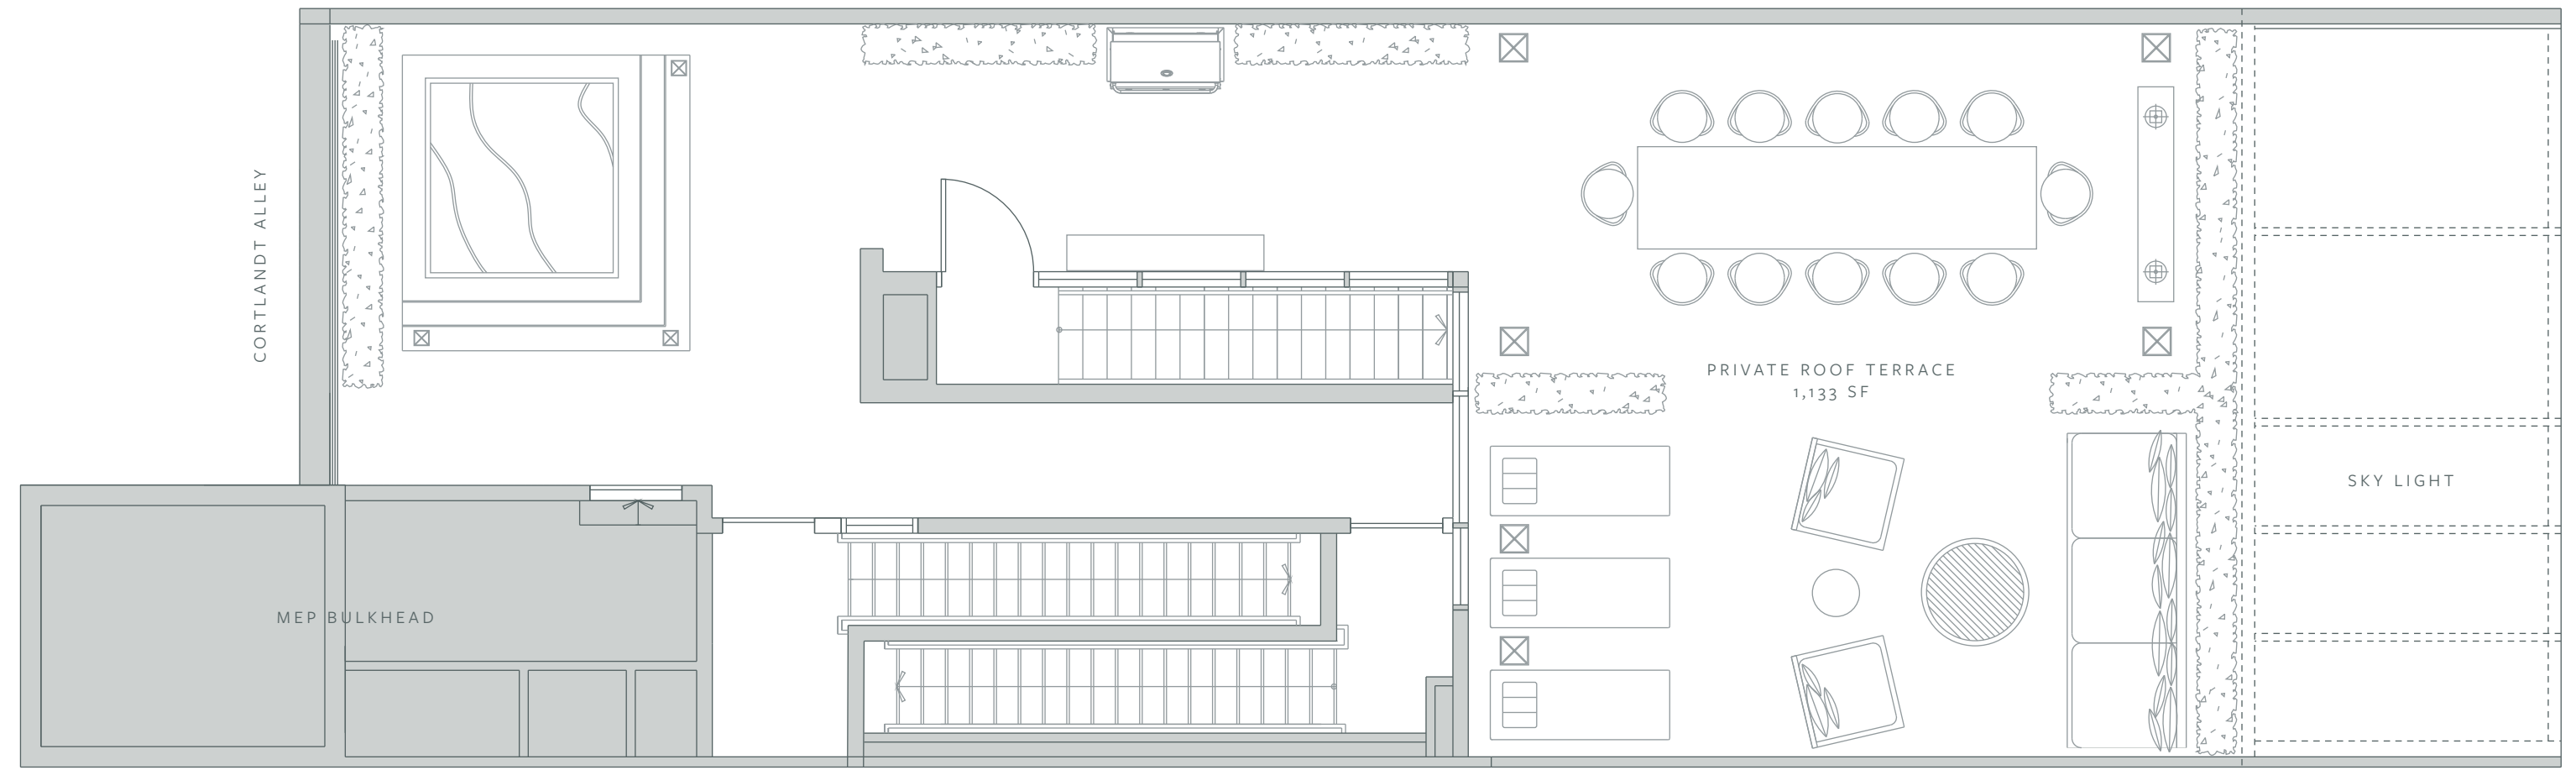

SIX CORTLANDT ALLEY

PENTHOUSE A

3,276 INT. SF
1,480 EXT. SF
4 BEDROOMS
3 BATHROOMS
POWDER ROOM

FLOORS 7, 8 & PRIVATE ROOF TERRACE

KITCHENS

- Custom Walnut Cabinetry with Clear Matte Lacquer Finish
- Polaris Quartzite Countertops & Backsplash
- 5-Burner Wolf Professional Series Gas Cooktop with Vented Hood
- Wolf E-Series Double Wall Oven
- Wolf Transitional Microwave Drawer
- 42" Integrated Refrigerator
- Subzero Wine Refrigerator
- Miele Futura Series Dimension Dishwasher

MASTER BATHROOM

- Honed Walnut Brown Marble Tile Floor with Radiant Heat
- Walnut Vanity with Clear Matte Lacquer Finish
- Polished Bianco Dolomiti Marble Countertop
- Honed Full Height Bianco Dolomiti Marble Walls
- Watermark Fixtures Throughout
- Freestanding Bathtub
- Porcelanosa NK-One Toilet

POWDER ROOM

- Honed Solar Marble Floor Tiles
- Custom Stained Rift-Cut White Oak Vanity
- Polished Eramosa Marble Counter
- Crème D'Orcia Lithoverde Limestone Accent Wall
- Watermark Fixtures Throughout

FEATURES

- 6" wide Engineered Russian White Oak Floors
- Cloud Based Access Control System
- Eco-Friendly Ethanol Fireplaces with Hearth Cabinetry
- 24" Bosch Washer and Dryer
- Multi-Zoned & Energy-Efficient Heating & Cooling System
- LED Recessed Lighting Throughout

AMENITIES

- Cyberdoorman
- Package Room with Cold Storage
- Fitness Center with Peloton Bike
- Residents' Lounge
- Private Storage Available for Purchase

PRIVATE ROOF TERRACE